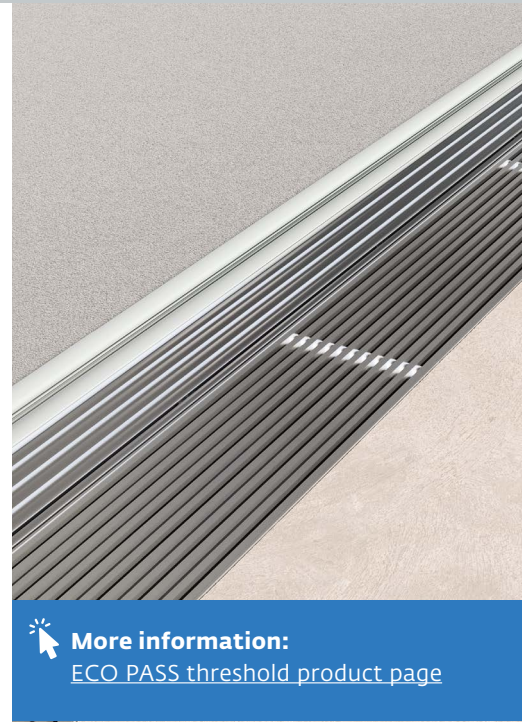

## PVC sliding door: PORTAL HS with level 0 mm threshold and DRIVE axxent LS

**More information:**

[ECO PASS threshold product page](#)

### ECO PASS 0-mm level threshold

- Access without even the smallest of obstacles: 0-mm running rail with level threshold for barrier-free accessibility in accordance with DIN 18040-2
- Level access for perfect design from the inside to the outside
- Excellent watertightness thanks to drainage over two levels
- Complete solutions for professional sill installation

### Production benefits

- Suitable for timber, timber-aluminium and PVC profiles
- Perfectly tailored to the frame installation depth of the profile system
- Possibility to prepare for professional sill installation at the factory
- Available in the pre-assembled COMFORT UNIT